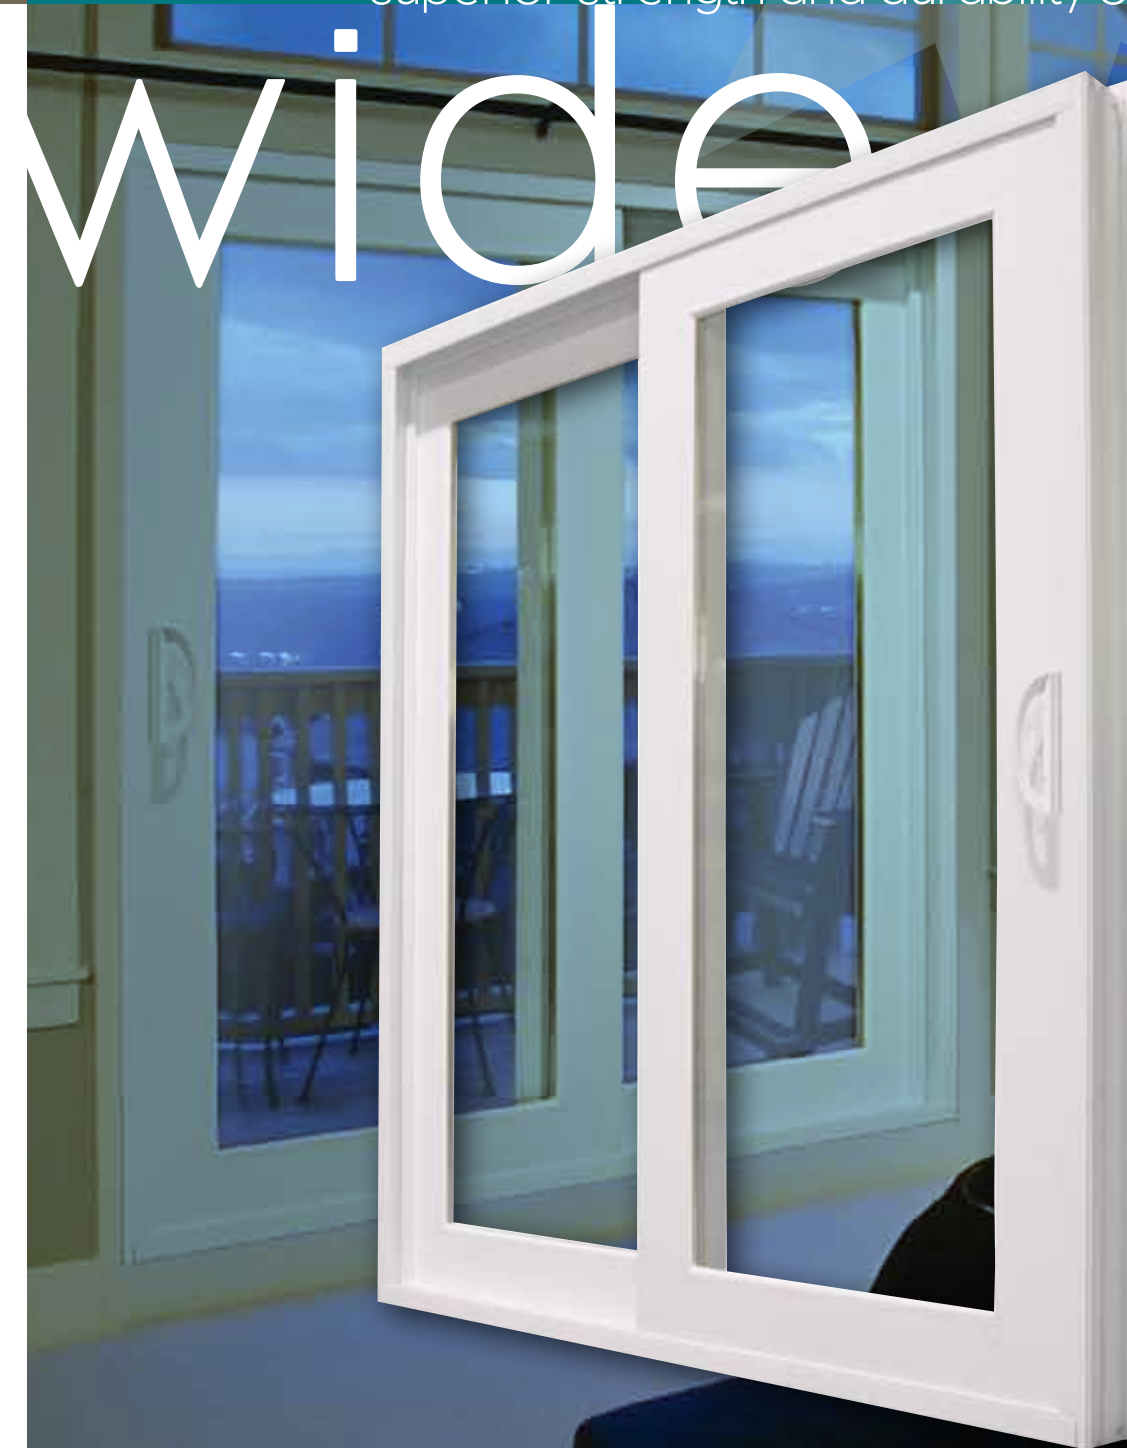

glass

- Clear
- Low-E
- Georgian (contoured) grids
- Other glass types available upon request

colours

Cream White #136

Blue White #12

Tan #304

- Solid PVC :
  Cream White #136
  Blue White #12
  Tan #304
- Painted colors available using the Royal Bond™ Spectracoat™ Technology

options

- Euro Series handles in 7 different finishes
- Key lock
- Foot lock
- Head lock
- Security bar
- With or without nailing fin (to be specified when ordering)
- Interior Jamb extensions offered in many sizes
- Brick mould with aluminum sill extension
- Exterior Jamb pocket cover
- Sidelites and transoms available

Different patterns and colours available upon request