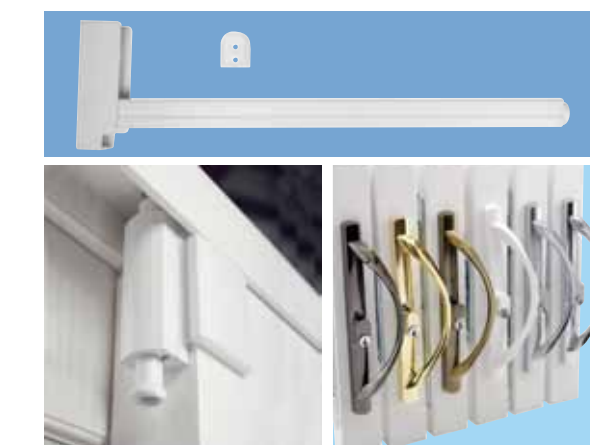

Decorative grid

Pewter
Brass
White

Brass
Pewter
White

White
Tan

White
Tan
Dark brown
TuTone-White
Sandalwood